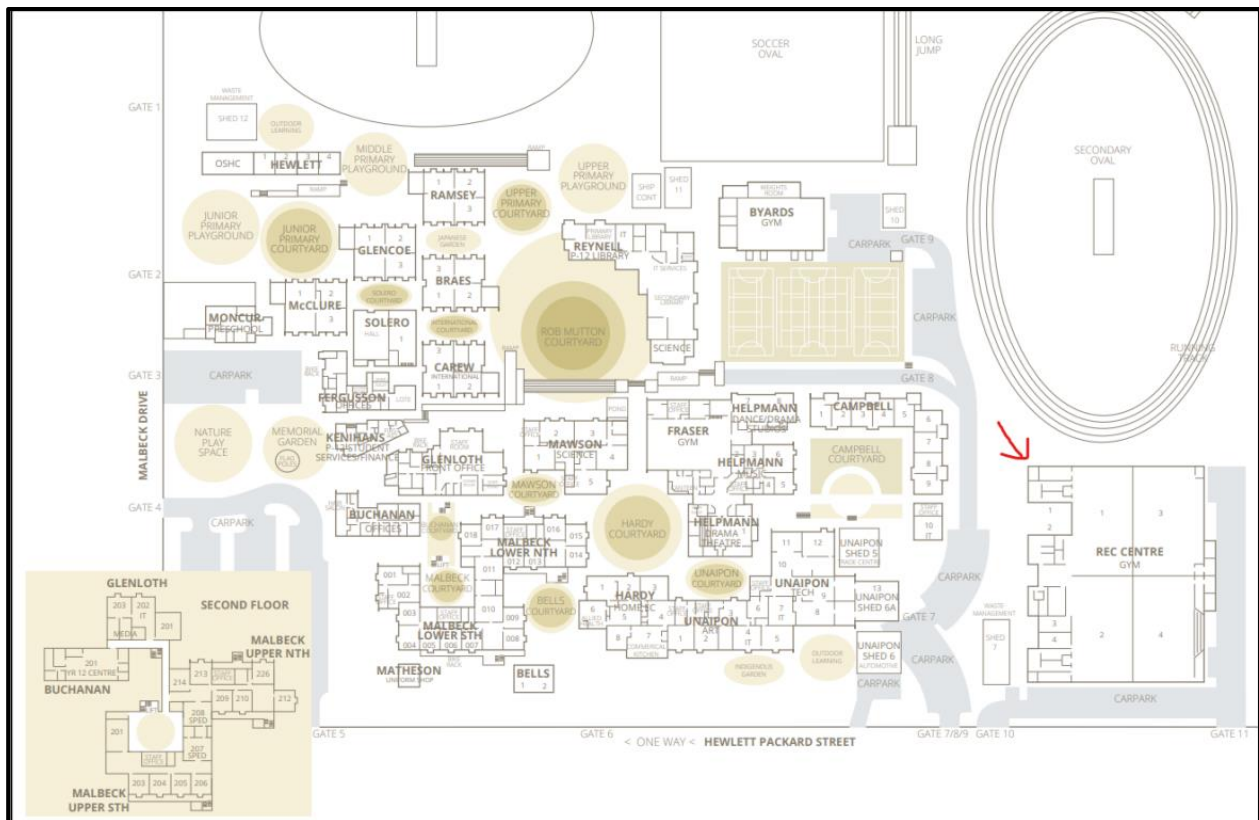

SAVSC 2024 VENUE DIRECTIONS

Please ensure you read the information below and feel free to contact VSA if you have any further questions.

EMAIL: madeeha.s@volleyballs.com.au (Events & Community Programs Coordinator)
participation@volleyballs.com.au

PHONE: (08) 8161 1606

IMPORTANT: Please remember to bring any medication that may be required. For example, Ventolin for Asthma. First AID will be available on site. Sports/strapping tape will not be available.

REYNELLA EAST COLLEGE:

Reynella East College Rec Centre, 63 Malbeck Drive, Reynella East South Australia 5161.

Car Park available outside the Rec Centre.