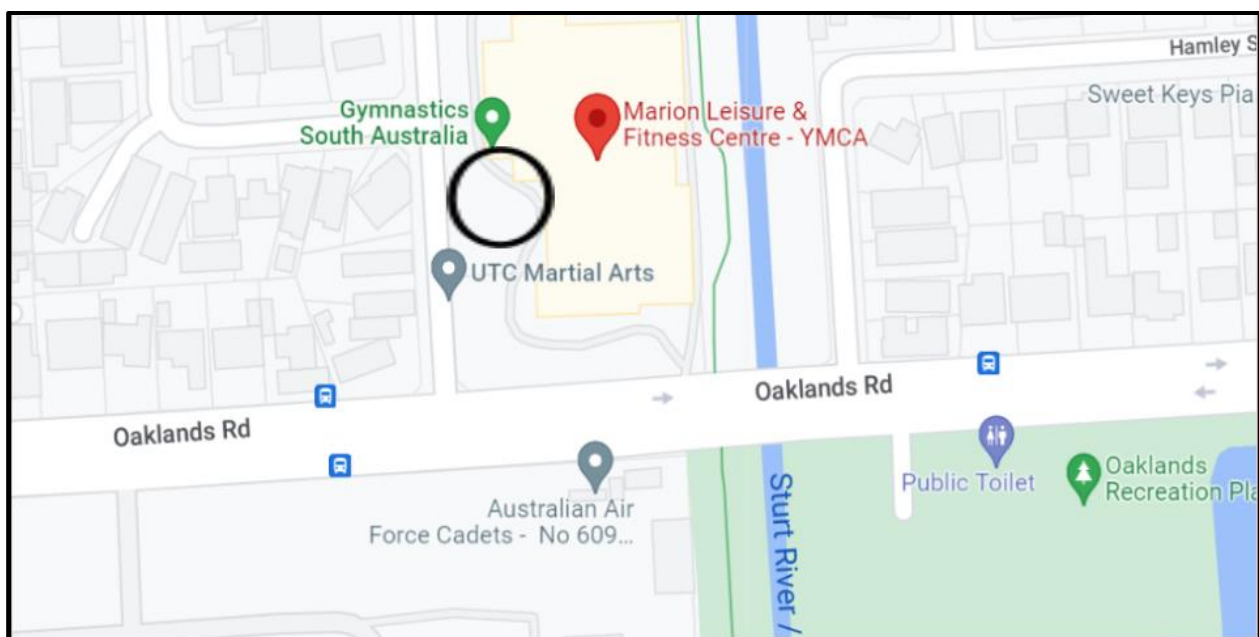

REYNELLA EAST COLLEGE:

Reynella East College Rec Centre, 63 Malbeck Drive, Reynella East South Australia 5161.

Car Park available outside the Rec Centre.

MOUNT LOFTY:

Mount Lofty Community Sports Centre. 79 Longwood Road, Heathfield SA, 5153.

Please see the circled area for designated parking. Parking entrance via Longwood Rd.

MARION LEISURE & FITNESS CENTRE:

Cnr Oaklands Rd &, Rosedale Ave, Morphettville SA 5043.

Please see the circled area for designated parking.