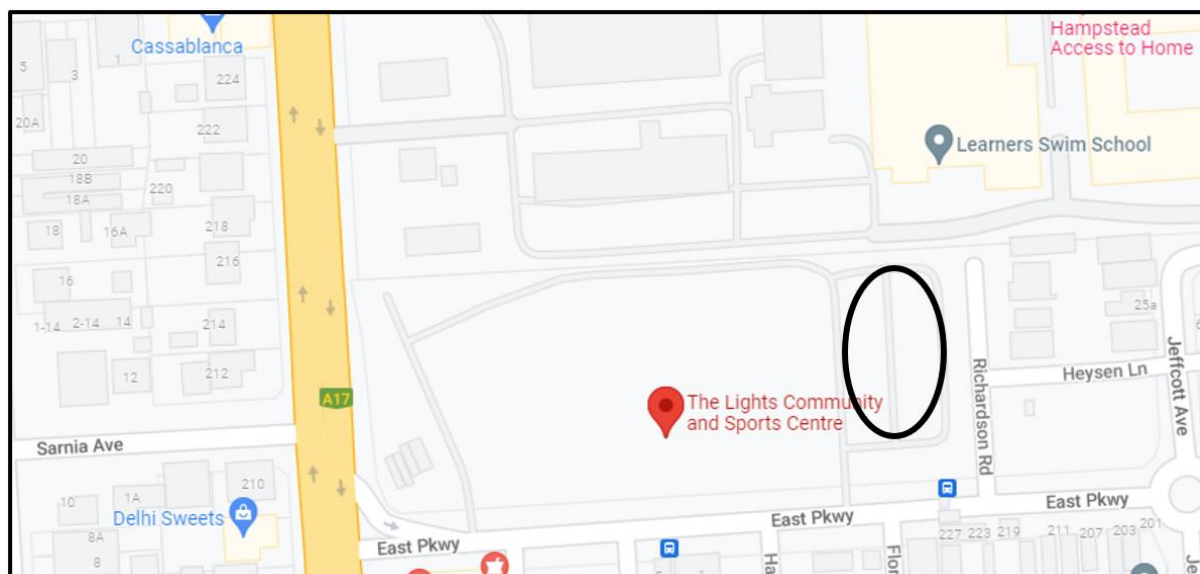

THE LIGHTS:

The Lights Community and Sports Centre

244-270 East Parkway Corner Hampstead Rd and, East Pkwy, Lightsview 5085.