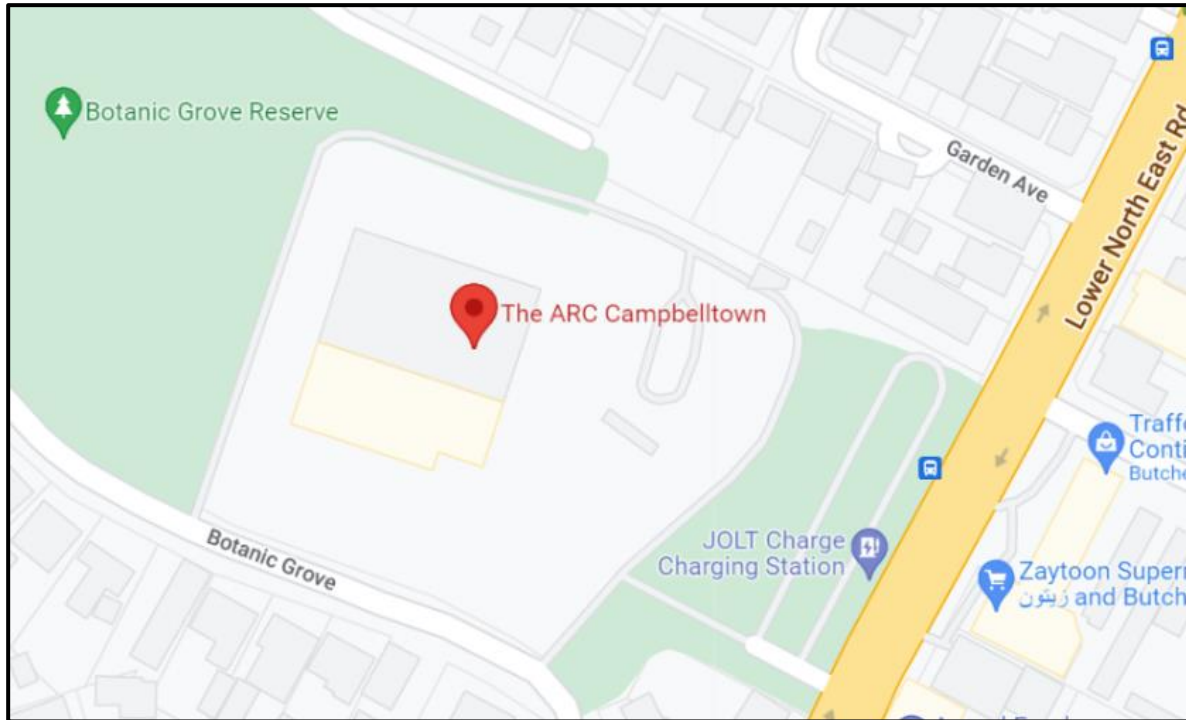

Please see the circled area for designated parking. Parking entrance via Longwood Rd.

MARION LEISURE & FITNESS CENTRE:

Cnr Oaklands Rd &, Rosedale Ave, Morphettville SA 5043.

Please see the circled area for designated parking.

THE ARC CAMPBELLTOWN:

531 Lower North East Rd, Campbelltown SA 5074.

Parking is available around the venue. Buses are to use the drop-off point and park on Botanic Grove (NOT in venue parking due to limited parking).