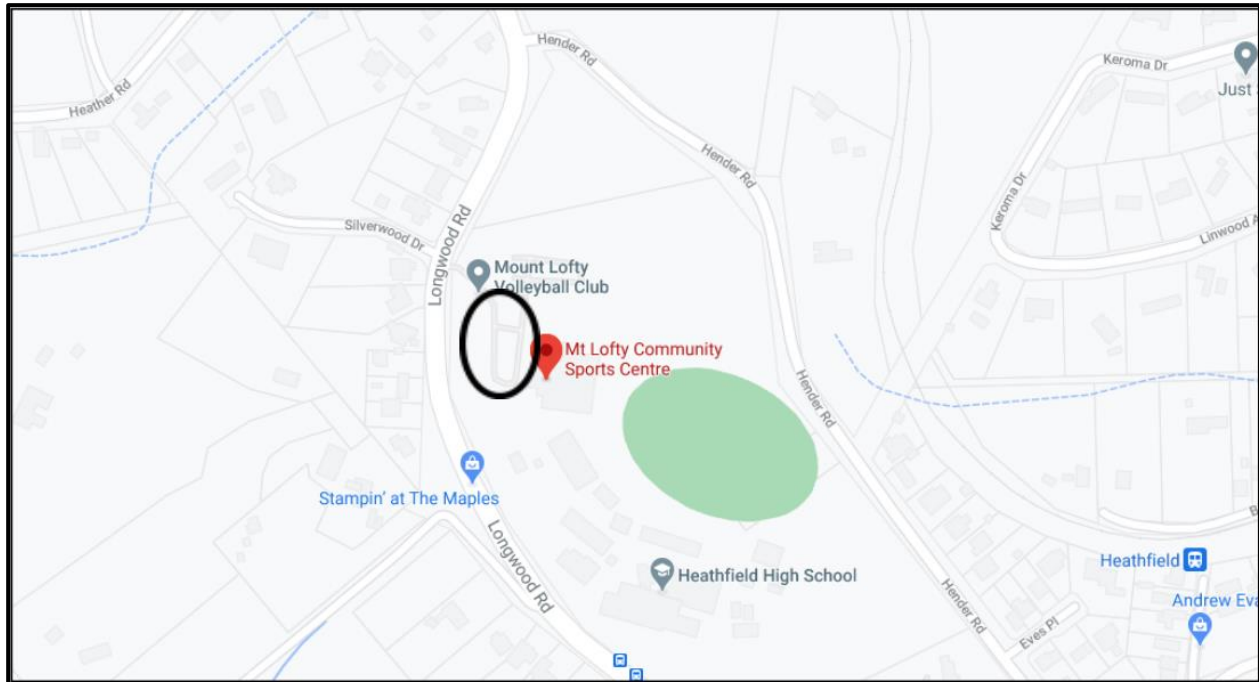

REYNELLA EAST COLLEGE:

Reynella East College Rec Centre, 63 Malbeck Drive, Reynella East South Australia 5161.

Car Park available outside the Rec Centre.

MOUNT LOFTY:

Mount Lofty Community Sports Centre. 79 Longwood Road, Heathfield SA, 5153.

Please see the circled area for designated parking. Parking entrance via Longwood Rd.

MARION LEISURE & FITNESS CENTRE:

Cnr Oaklands Rd &, Rosedale Ave, Morphettville SA 5043.

Please see the circled area for designated parking.

THE ARC CAMPBELLTOWN:

531 Lower North East Rd, Campbelltown SA 5074.

Parking is available around the venue. Buses are to use the drop-off point and park on Botanic Grove (NOT in venue parking due to limited parking).