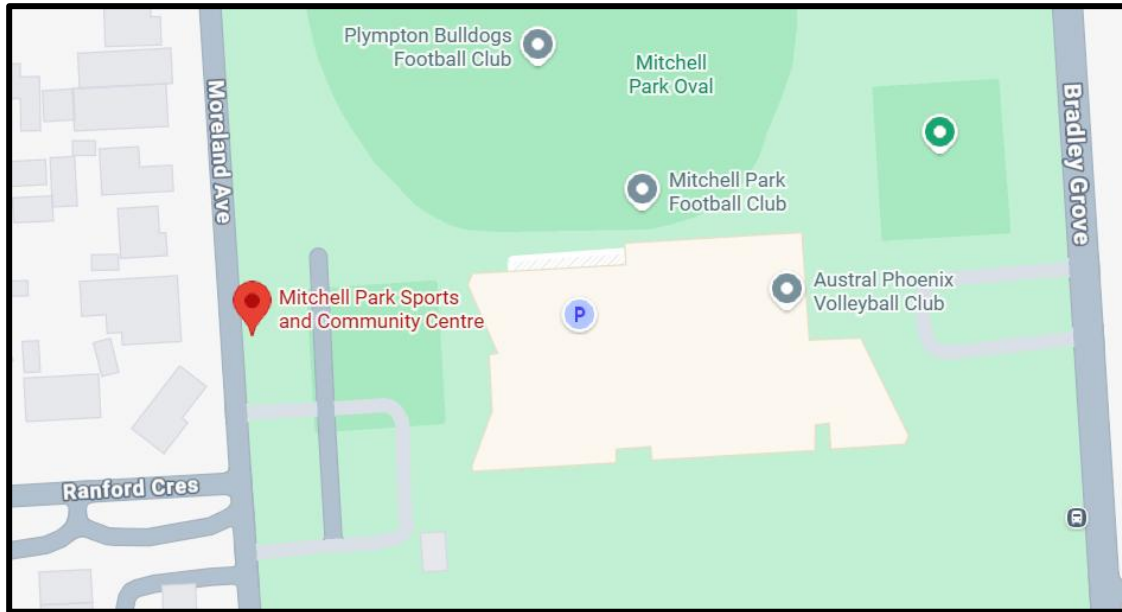

Reynella East College Rec Centre, 63 Malbeck Drive, Reynella East South Australia 5161.

Car Park available outside the Rec Centre or in the school parking (when gate open). Schools are advised not to park at the Playgroup centre parking nearby as that is reserved for their user groups.

BRIGHTON SECONDARY SCHOOL:

Special Interest Volleyball (SIV) Gymnasium, 305 Brighton Road, North Brighton.

Parking entrance via King George Avenue.

THE LIGHTS:

The Lights Community and Sports Centre

244-270 East Parkway Corner Hampstead Rd and, East Pkwy, Lightsview 5085.

MARION LEISURE & FITNESS CENTRE:

Corner of Oaklands Rd & Rosedale Ave, Morphettville SA 5043.

Please see the circled area for designated parking.

MITCHELL PARK SPORTS & COMMUNITY CENTRE:

139 Bradley Grove, Mitchell Park SA 5043

Parking entrance via Moreland Avenue or Bradley Grove (two separate parking areas).

MOUNT LOFTY:

Mount Lofty Community Sports Centre. 79 Longwood Road, Heathfield SA, 5153.

Please see the circled area for designated parking. Parking entrance via Longwood Rd.