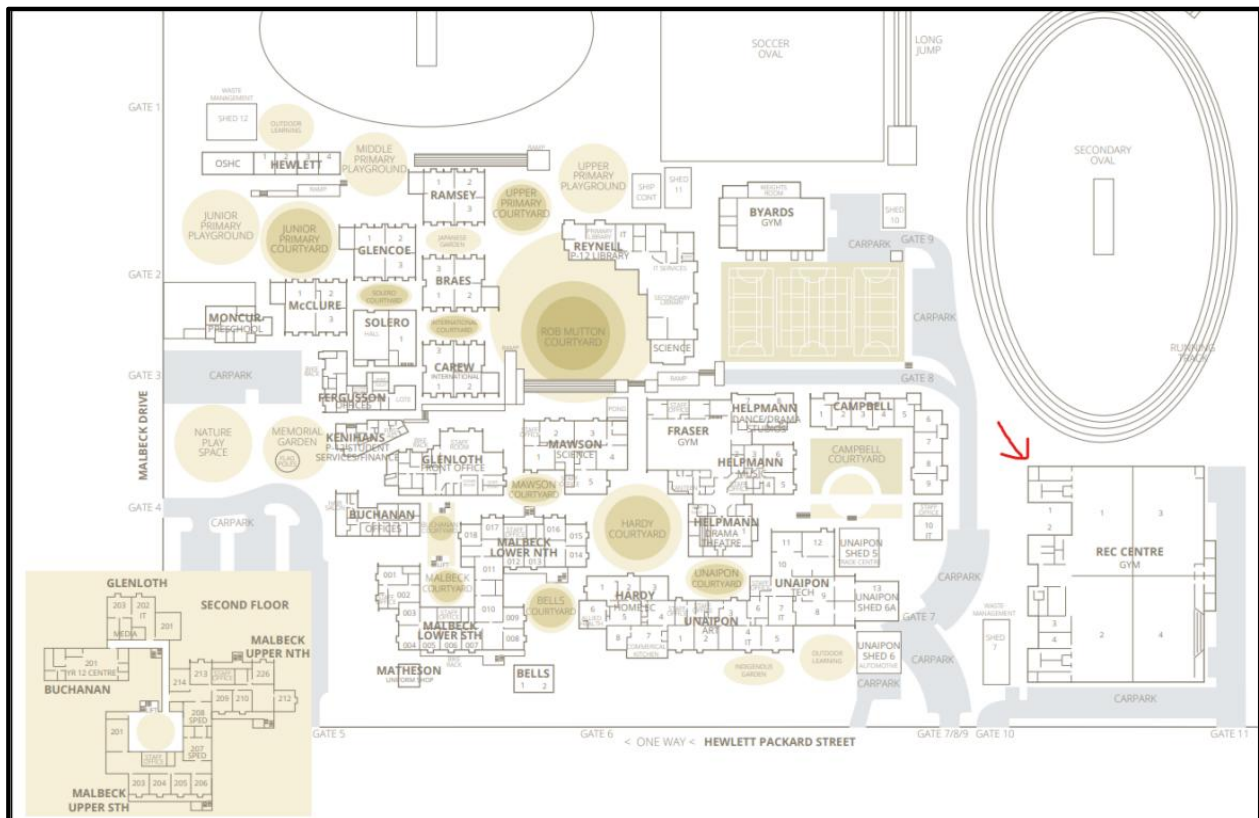

IMPORTANT: Please remember to bring any medication that may be required. For example, Ventolin for Asthma. First AID will be available on site. Sports/strapping tape will not be available.

REYNELLA EAST COLLEGE:

Reynella East College Rec Centre, 63 Malbeck Drive, Reynella East South Australia 5161.

Car Park available outside the Rec Centre or in the school parking (when gate open). Schools are advised not to park at the Playgroup centre parking nearby as that is reserved for their user groups.

Parking entrance via Moreland Avenue or Bradley Grove (two separate parking areas).

MOUNT LOFTY:

Mount Lofty Community Sports Centre. 79 Longwood Road, Heathfield SA, 5153.

Please see the circled area for designated parking. Parking entrance via Longwood Rd.