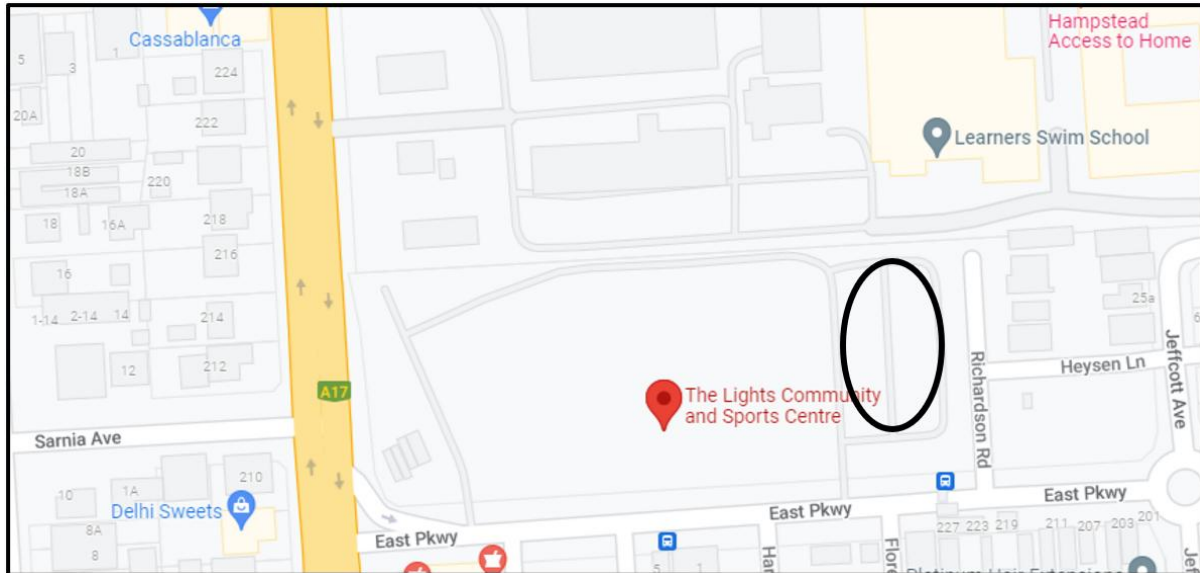

BRIGHTON SECONDARY SCHOOL:

Special Interest Volleyball (SIV) Gymnasium, 305 Brighton Road, North Brighton.

Parking entrance via King George Avenue.

THE LIGHTS:

The Lights Community and Sports Centre

244-270 East Parkway Corner Hampstead Rd and, East Pkwy, Lightsview 5085.

MARION LEISURE & FITNESS CENTRE:

Corner of Oaklands Rd & Rosedale Ave, Morphettville SA 5043.

Please see the circled area for designated parking.

MITCHELL PARK SPORTS & COMMUNITY CENTRE:

139 Bradley Grove, Mitchell Park SA 5043