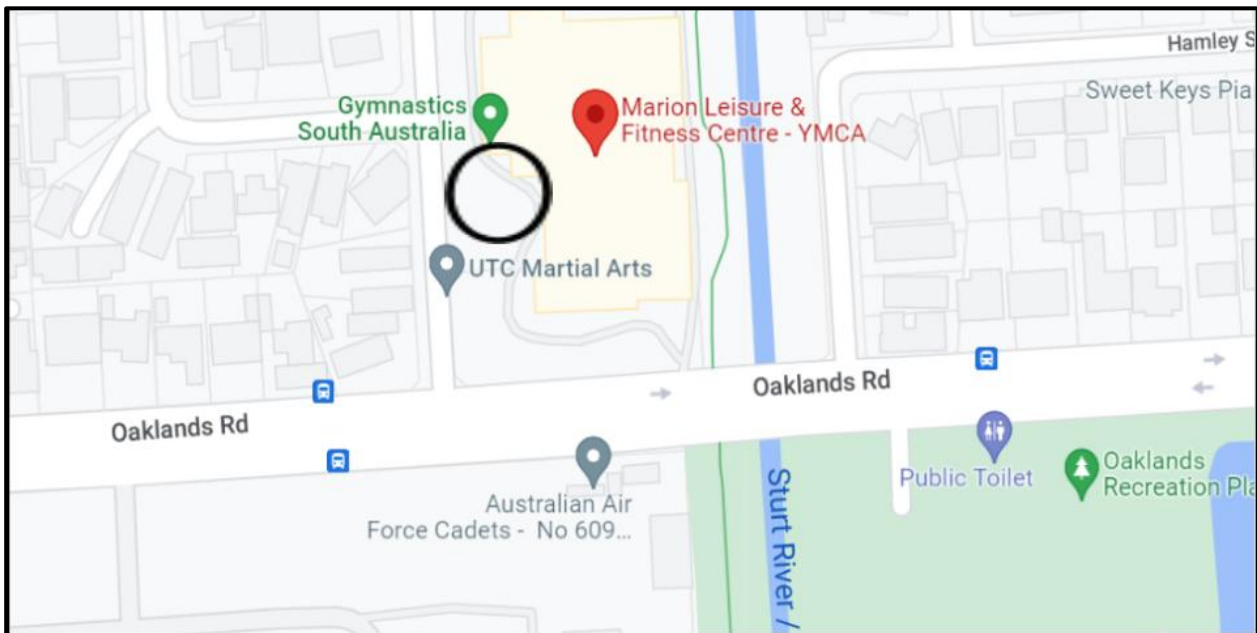

Reynella East College Rec Centre, 63 Malbeck Drive, Reynella East South Australia 5161.

Car Park available outside the Rec Centre or in the school parking (when gate open). Schools are advised not to park at the Playgroup centre parking nearby as that is reserved for their user groups.

BRIGHTON SECONDARY SCHOOL:

Special Interest Volleyball (SIV) Gymnasium, 305 Brighton Road, North Brighton.

Parking entrance via King George Avenue.

THE LIGHTS:

The Lights Community and Sports Centre

244-270 East Parkway Corner Hampstead Rd and, East Pkwy, Lightsview 5085.

MARION LEISURE & FITNESS CENTRE:

Corner of Oaklands Rd & Rosedale Ave, Morphettville SA 5043.

Please see the circled area for designated parking.

MITCHELL PARK SPORTS & COMMUNITY CENTRE:

139 Bradley Grove, Mitchell Park SA 5043

Parking entrance via Moreland Avenue or Bradley Grove (two separate parking areas).

MOUNT LOFTY:

Mount Lofty Community Sports Centre. 79 Longwood Road, Heathfield SA, 5153.

Please see the circled area for designated parking. Parking entrance via Longwood Rd.