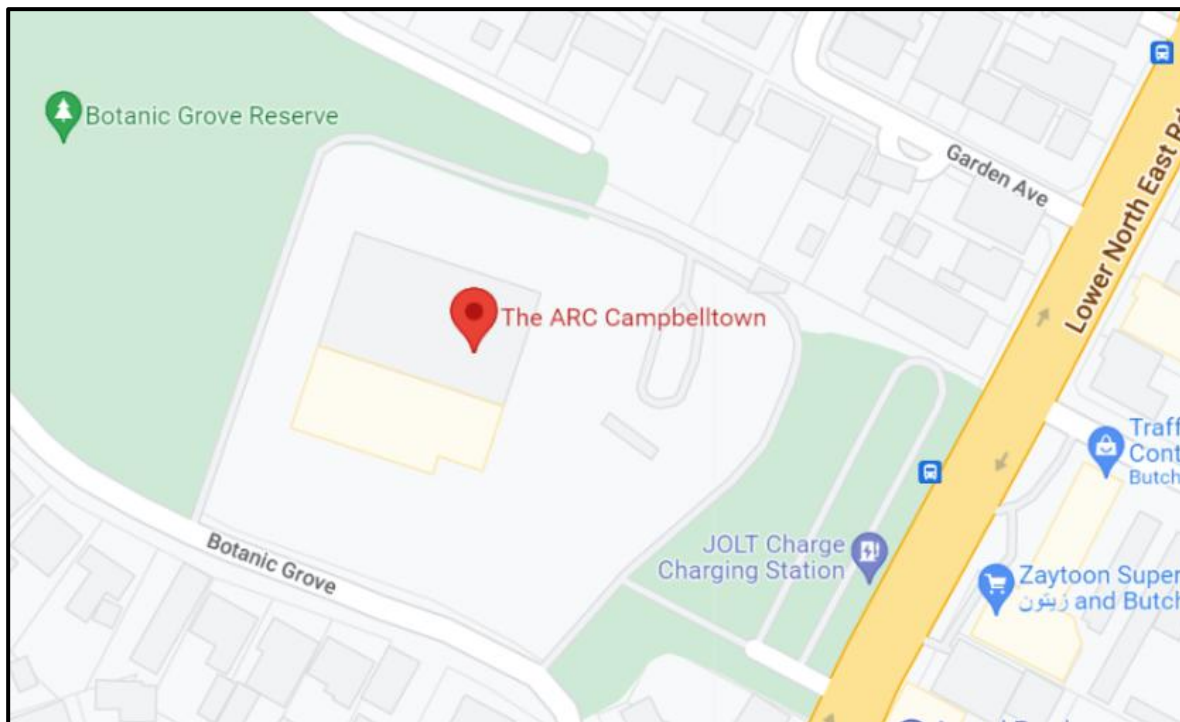

Reynella East College Rec Centre, 63 Malbeck Drive, Reynella East South Australia 5161.

Car Park available outside the Rec Centre or in the school parking (when gate open). Schools are advised not to park at the Playgroup centre parking nearby as that is reserved for their user groups.

THE ARC CAMPBELLTOWN:

531 Lower North East Rd, Campbelltown SA 5074.

Parking is available around the venue. Buses are to use the drop-off point and park on Botanic Grove (NOT in venue parking due to limited parking).

MARION LEISURE & FITNESS CENTRE:

Corner of Oaklands Rd & Rosedale Ave, Morphettville SA 5043.

Please see the circled area for designated parking.

MITCHELL PARK SPORTS & COMMUNITY CENTRE:

139 Bradley Grove, Mitchell Park SA 5043

Parking entrance via Moreland Avenue or Bradley Grove (two separate parking areas).

MOUNT LOFTY:

Mount Lofty Community Sports Centre. 79 Longwood Road, Heathfield SA, 5153.

Please see the circled area for designated parking. Parking entrance via Longwood Rd.