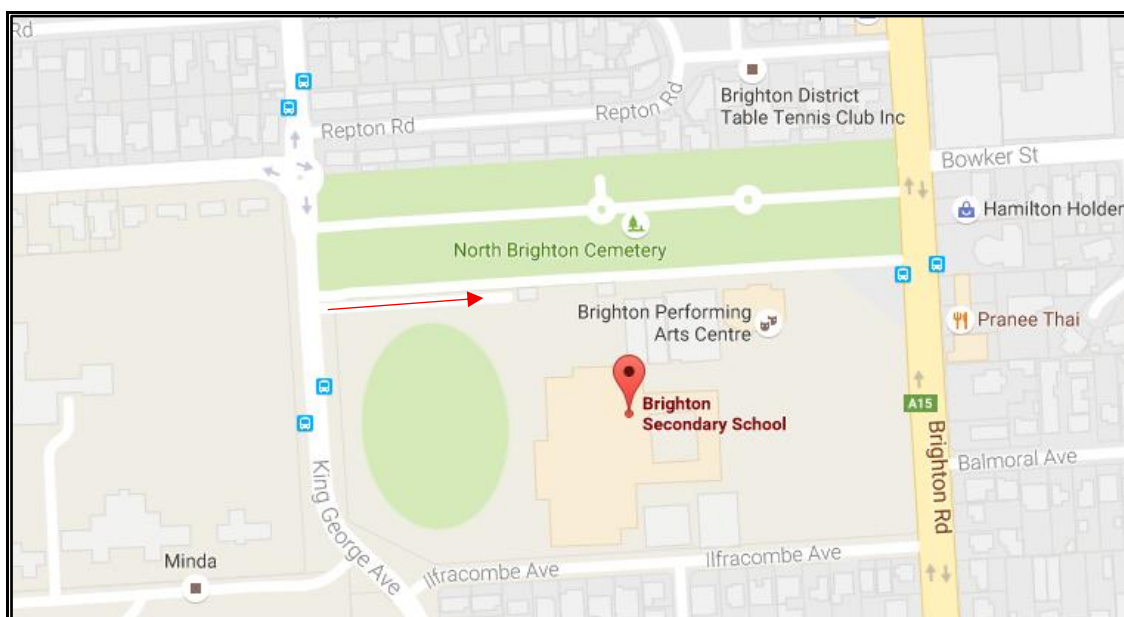

BRIGHTON SECONDARY SCHOOL:

Special Interest Volleyball (SIV) Gymnasium, 305 Brighton Road, North Brighton.

Parking entrance via King George Avenue.